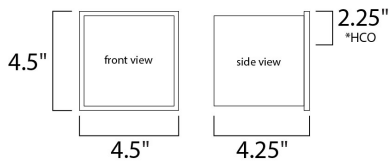

PRODUCT DESCRIPTION

*height from center of outlet to the top of the fixture

MEASUREMENTS

DIMENSION : 4.5" W x 4.5" H x 4.25" Ext
 MAX OAH :
 HANGING WEIGHT : 2.33 lb

LAMPING

INPUT VOLTAGE : 120V
 LUMENS : 420 Rated (316 Del.)
 BULB : 2 x 3W LED PCB Integrated , 6W Total
 BULB INCLUDED : (Integrated)
 DIMMABLE : ELV Or Triac CL
 CRI : 90+ CRI
 COLOR_TEMP : 3000K
 LIGHTING_DIRECTION : Directional

FINISHES OPTION

-  Black (BK)
-  Bronze (BZ)
-  Satin Aluminum (SA)

MATERIAL

Aluminum

RATINGS

cETLus
 Wet Location
 For Outdoor

ADDITIONAL

INSTALL UP/DOWN: Up
 RATED LIFE 50000 Hours
 OPERATING TEMPERATURE:
 -20°C (-4°F), 40°C (104°F)